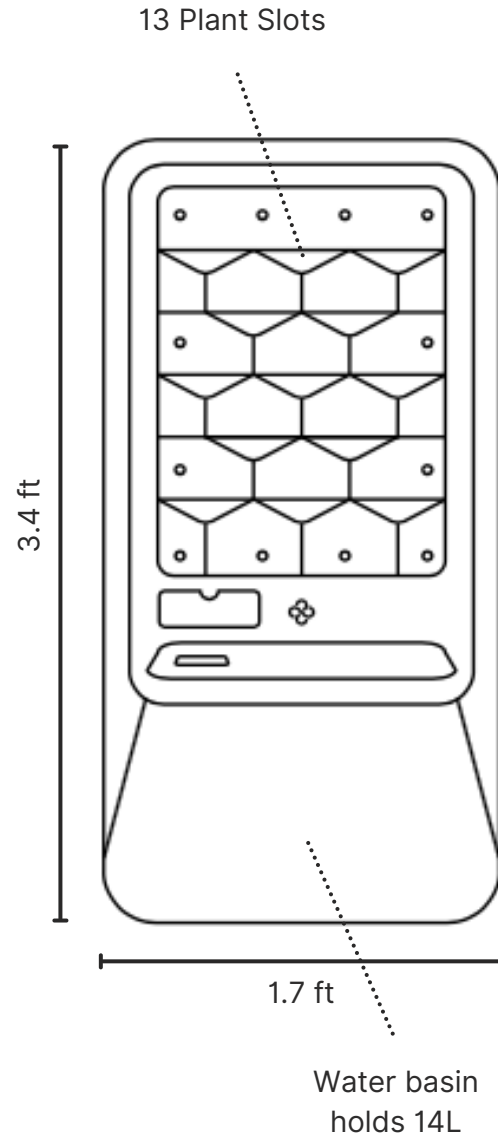

Specifications

Colors

Accessories

Plant Palettes - $149.99

Specifications

Benefits

Naturally Purified Air
Respira improves the air quality in your home through the natural and organic process of biofiltration.

Reduce Stress
Plants promote mindfulness while also having a calming and rejuvenating effect on the mind.

Connect With Nature
Biologically, we as humans are driven to connect with nature. Respira is a simple and beautiful way of connecting with the natural world.

Increase Humidity
Reduce dry air and increase comfort by providing additional humidity to your space.

Improve Sleep
The air quality in your bedroom impacts the quality of your sleep. Respira maintains optimal air quality, so you can sleep easy.