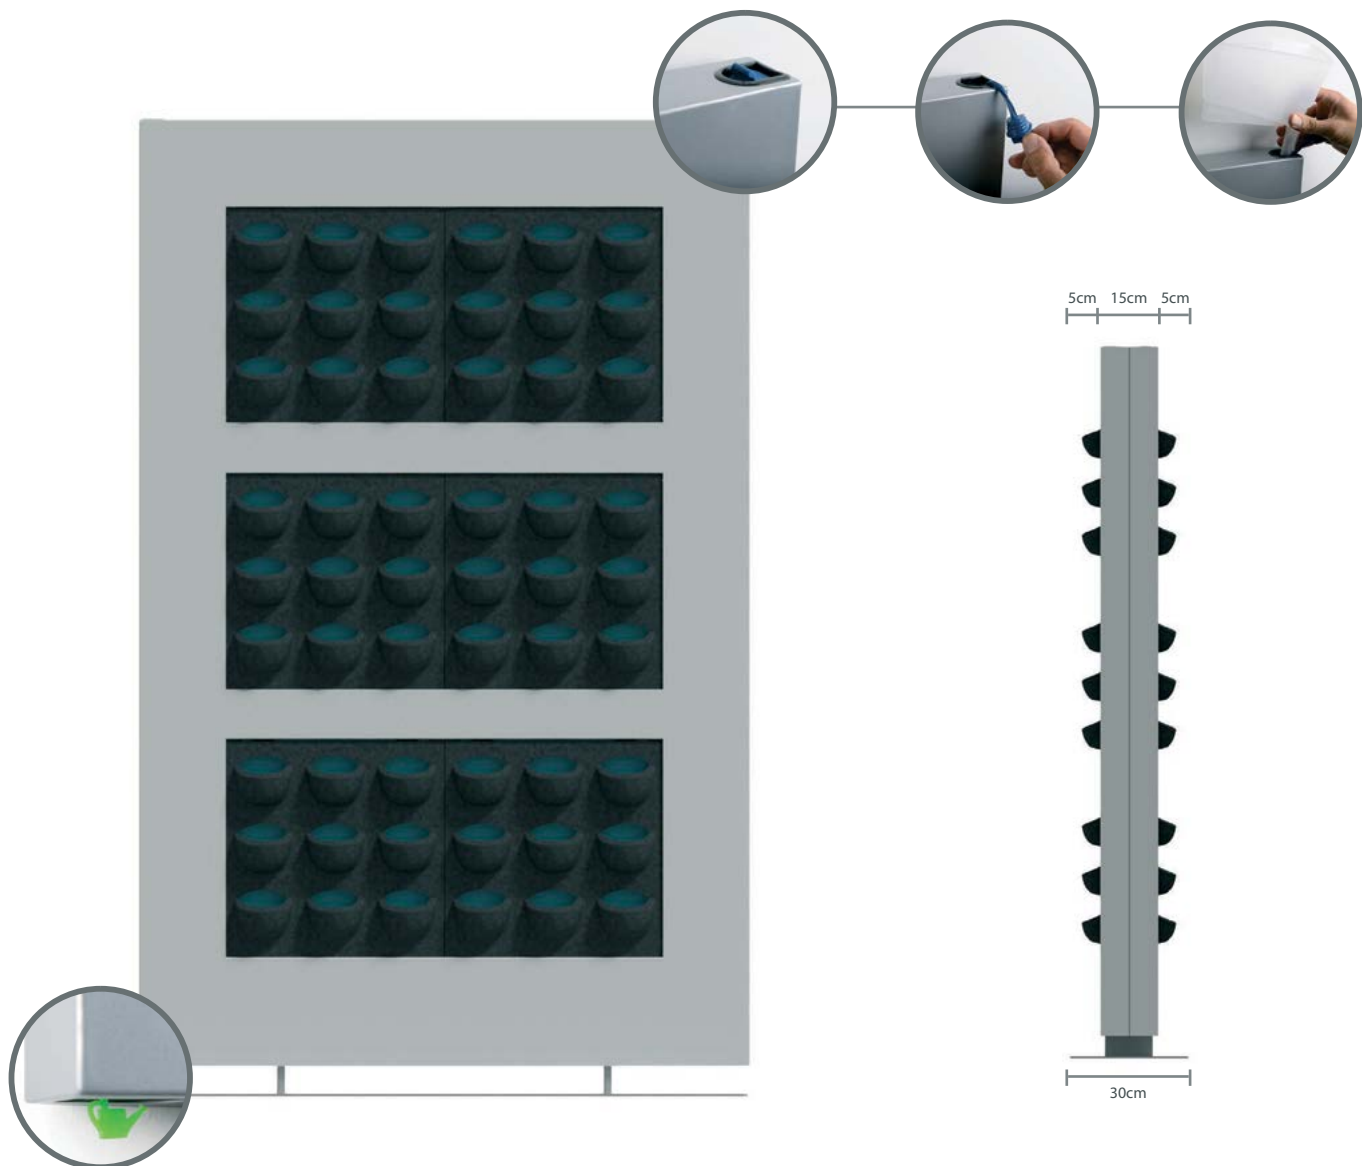

LiveDivider® The green room divider

Specifications of LiveDivider

Product	Size (w x h x d)	Number of cassettes	Weight (empty)	Volume (litres)
LiveDivider	112 x 180 x 15 cm	12	128 kg	77 ltr

Available Colours

White

Silver grey

Other (RAL) colours and personalisation with own logo, design or photo are possible on request.