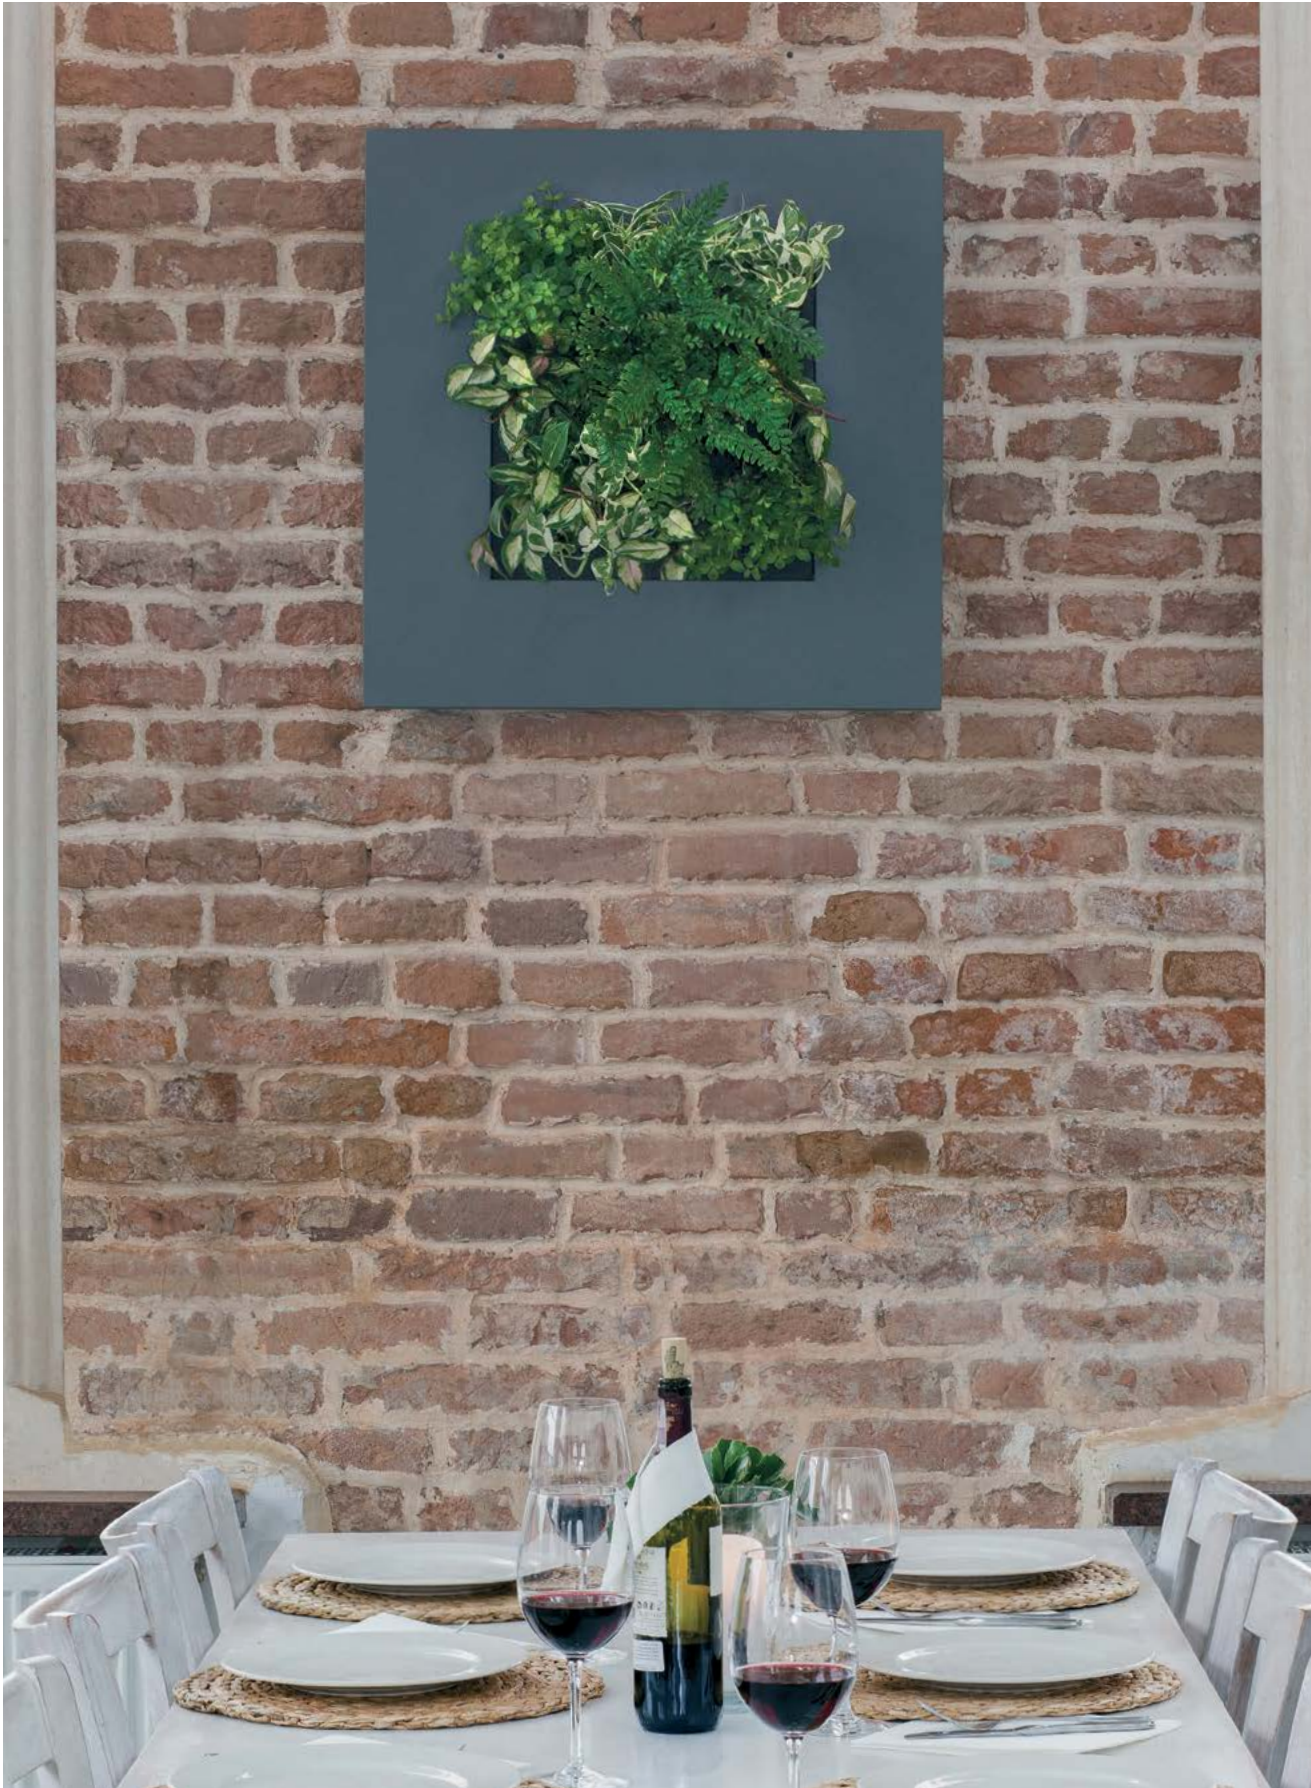

LivePicture is a stylish and space-saving solution to the use of plants in any interior environment. Rooms with limited space for plant pots will benefit from wall-mounted placement of LivePicture.

LivePicture requires minimal maintenance. It uses a system of plant cassettes that are easily exchangeable. Plants can be changed with ease, for instance to reflect the season or for special occasions such as Christmas or Easter.

In darker rooms, we advise additional daylight lamps to be installed: see LiveSpectrum

LivePicture® Living picture made up of plants

LivePicture 1

LivePicture 2

LivePicture® Living picture made up of plants