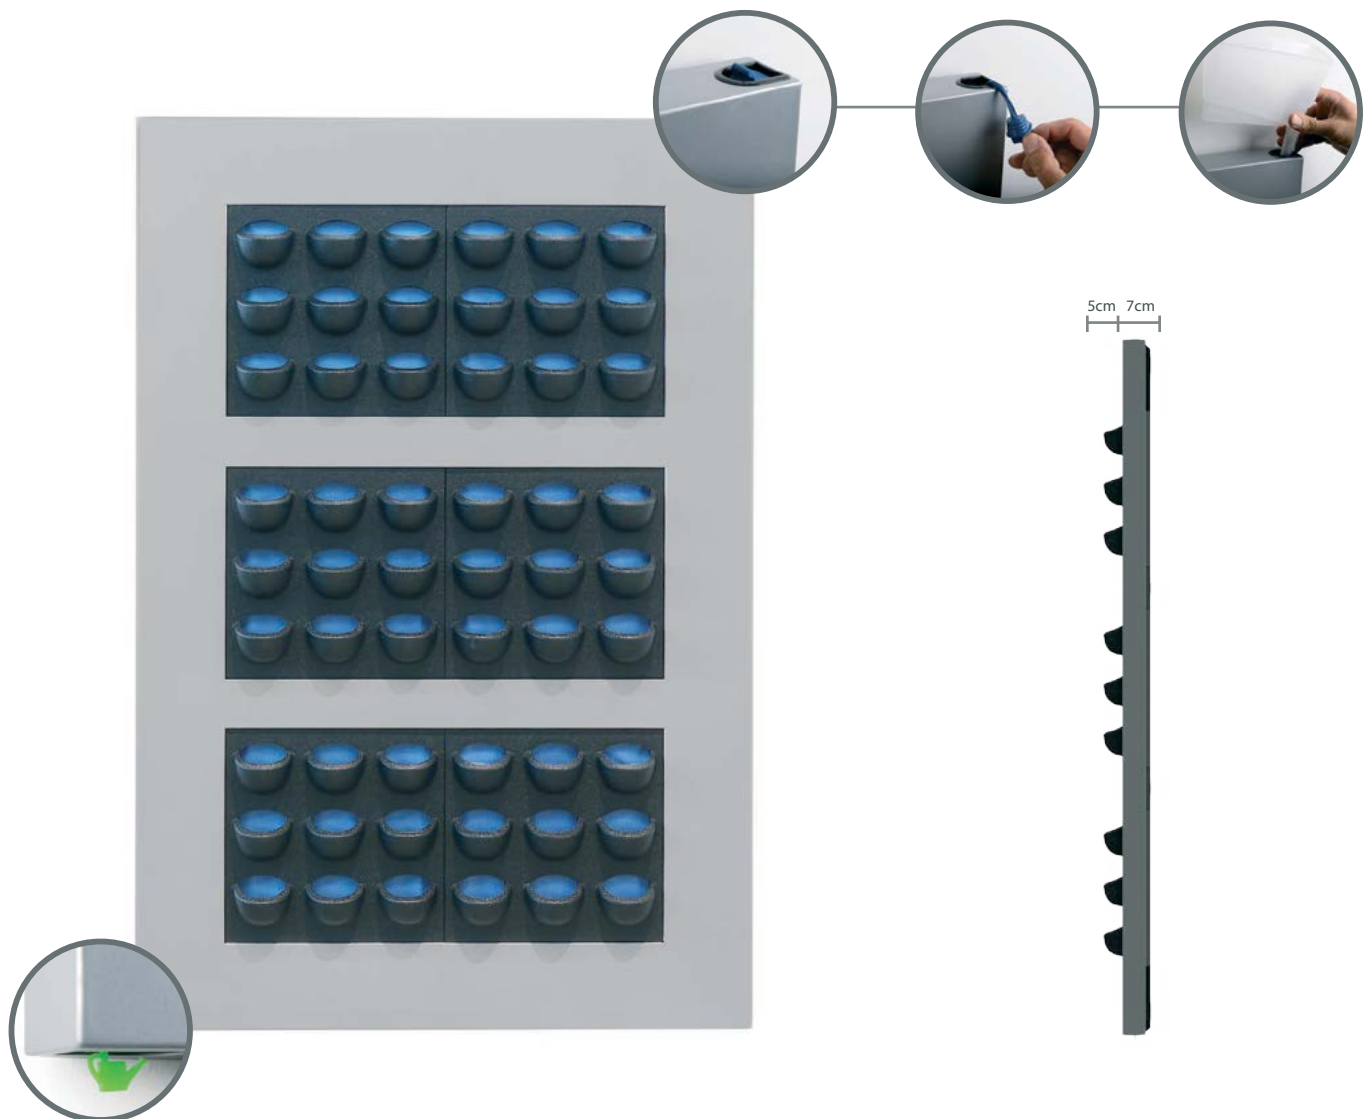

LivePicture 1

LivePicture 2

LivePicture 3

LivePicture 4

Available Colours

White Silver grey Charcoal

Other (RAL) colours and personalisation with own logo, design or photo are possible on request.

LivePicture XL

LivePicture[®] Living picture made up of plants

Specifications of LivePicture XL

Product	Size (w x h x d)	Number of cassettes	Weight (empty)	Volume (litres)
LivePicture XL	112 x 170 x 7 cm	6	35 kg	38 ltr

Available Colours

Other (RAL) colours and personalisation with own logo, design or photo are possible on request.

Benefits of LivePicture[®]

- Exchangeable cassettes
- Water supply for 4 to 6 weeks
- Integrated watering system
- No electricity or pump required
- Quick and easy installation
- Smart and silent full and empty indicators
- Can be personalised
- Exchangeable frame
- Modern design
- Improves the room's acoustics
- Contributes to a healthy indoor climate through oxygen production and fine-dust capture

“A green solution to more privacy”

LiveDivider consists of a modern metal frame on a sturdy fixed base. The frame has room for six cassettes of plants on either side, 12 cassettes in total. Thanks to the use of exchangeable plant cassettes, the plants can be changed easily and quickly to reflect the season or a special occasion.